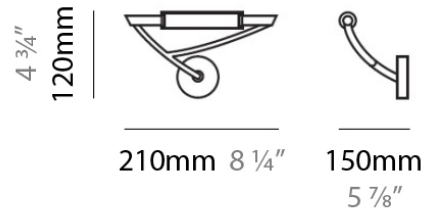

WINGS SURFACE

D83060

GENERAL

Series: Wings _____
Brand: Panzeri _____
Division: Design _____
Mounting Type: Surface _____
Mounting Location: Wall _____
Subcategory: Sconce _____

PHYSICAL

Shape: Abstract _____
Length (mm): 210 _____
Length (in): 8 ¼ _____
Height (mm): 120 _____
Height (in): 4 ¾ _____
Extension (mm): 150 _____
Extension (in): 5 ⅞ _____
Light Distribution: Omnidirectional _____
Weight (kg): 0.82 _____
Weight (lbs): 1.80 _____
Diffuser: Matte White Printed Pyrex _____
Fixture Material: Metal _____

ELECTRICAL

Number of Lamps: 1 _____
Lamp Type: LED Retrofit _____
Lamp Shape: T3 _____
Bulb Included: Bulb Not Included _____
Total Output Wattage (W): 23 _____
Max. Wattage Per Lamp (W): 23 _____
Lamp Base: RSC _____
Input Voltage (V): 120 _____

LED

OPTICAL

RATINGS AND CERTIFICATIONS

Certified By: CSA Certified to UL and CSA Standards _____
IP rating: IP40 _____