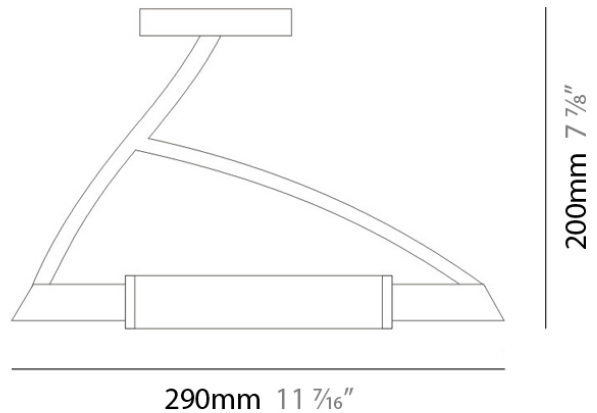

WINGS SURFACE

D82018

GENERAL

Series: Wings

Brand: Panzeri

Division: Design

Mounting Type: Surface

Mounting Location: Ceiling

Subcategory: Ambient

PHYSICAL

Shape: Abstract

Length (mm): 290

Length (in): 11 1/2

Height (mm): 200

Height (in): 7 3/4

Light Distribution: Omnidirectional

Weight (kg): 1.23

Weight (lbs): 2.7

Diffuser: Matte White Printed Pyrex

Fixture Finish: Metallic Gray

Fixture Material: Metal

ELECTRICAL

Number of Lamps: 1

Lamp Type: LED Retrofit / Halogen

Bulb Included: Bulb Not Included

Total Output Wattage (W): 30 / 200

Max. Wattage Per Lamp (W): 30 / 200

Lamp Base: R7s

Input Voltage (V): 120

LED

OPTICAL

RATINGS AND CERTIFICATIONS

Certified By: CSA Certified to UL and CSA Standards

IP rating: IP40